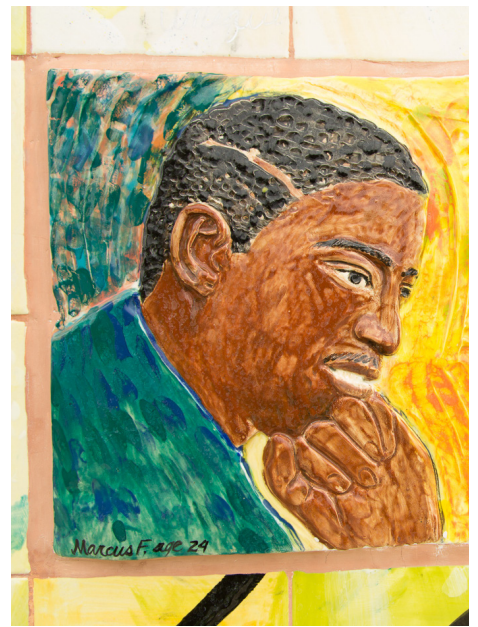

ON YOUR MARK (2000)

On Your Mark is a ceramic tile mural created by students from the Harry A. Mier Center under the supervision of artist Lucy Blake-Elahi. Blake-Elahi worked with Ability First, the group of developmentally disabled children and adults, whose ages ranged from six to 24 years old. She asked group members to make drawings and paintings, which inspired the artist's background drawing. Four main portraits visible in the mural represent a member of the diverse age groups of the individuals who worked on the project.

Blake-Elahi's approach succeeded in creating a vibrant piece of art that leaves a vivid mark on the community of Inglewood. It was one of the half dozen murals commissioned as part of the Inglewood Cultural Arts Project.

Artist:
Lucy Blake-Elahi

Collection:
City of Inglewood

Medium:
Mural

Material:
Painted ceramic tiles

Harry A Mier Center
3400 West Arbor Vitae St.
Inglewood, California

Lucy Blake-Elahi

Lucy Blake-Elahi is a multi-media artist and art activist. Her 30-year public art career includes mosaic, steel and ceramic works in Pasadena, Long Beach, Culver City and Los Angeles. Blake-Elahi has long been involved with local community art and environmental concerns. She teaches art education and art history in local colleges and universities. Blake-Elahi earned her MA from Pratt Institute and BFA from the State University of New York in New Paltz.